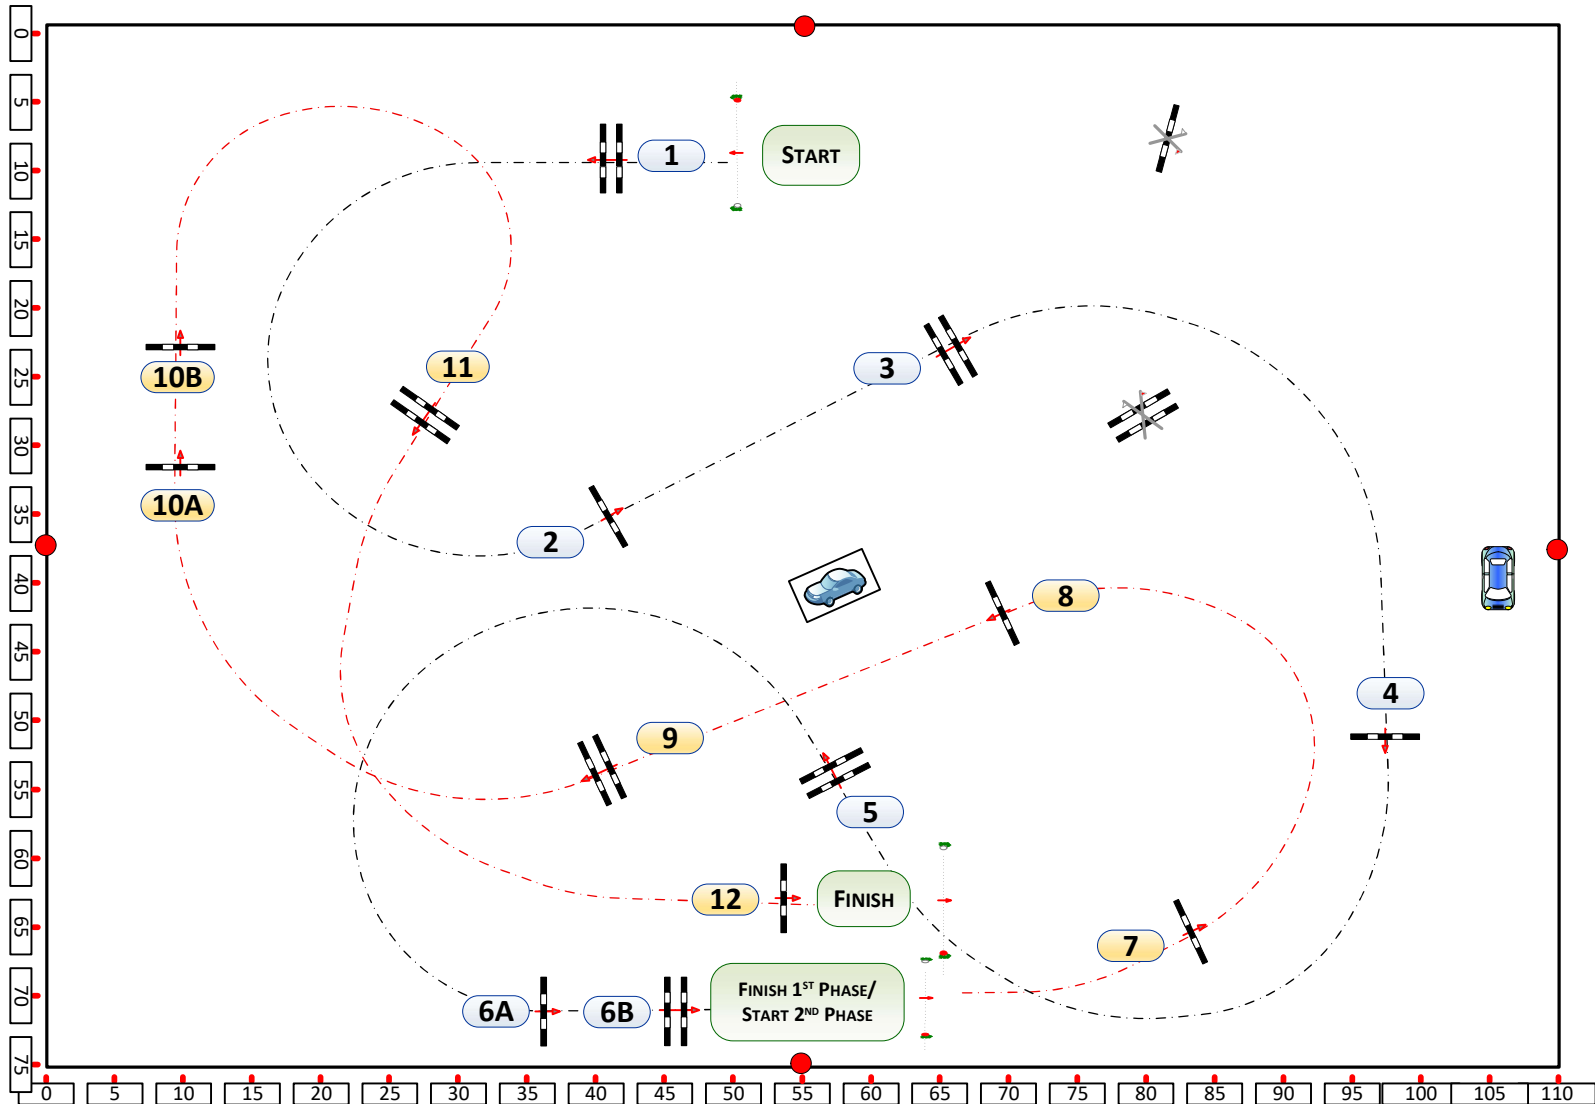

CSI 2* **VIRTUS** International Show Jumping Cup 2025 Dubai

Class No.: 1 MEADOWS SHOW OPENING CLASS Competition in two Phases Special Friday 07-11-2025

مركز الامارات للفروسية

EMIRATES EQUESTRIAN CENTRE

Table: A
National RG:
FEI RG / Art. 274.2.5
Height: 1,10 m

Speed: 350 m/min

Length: 315 m
Time allowed: 54 sec
Time limit: 108 sec

Obstacles: 6
Efforts: 7

2nd Phase:
7-8-9-10A+10B-11-12
Length: 270 m
Time allowed: 47 sec
Time limit: 94 sec

C.D: MARC DEBAERE
ABBAS MOHAJER IVANLOO
ALI FAROUQ NOORI

110/75

JUDGE