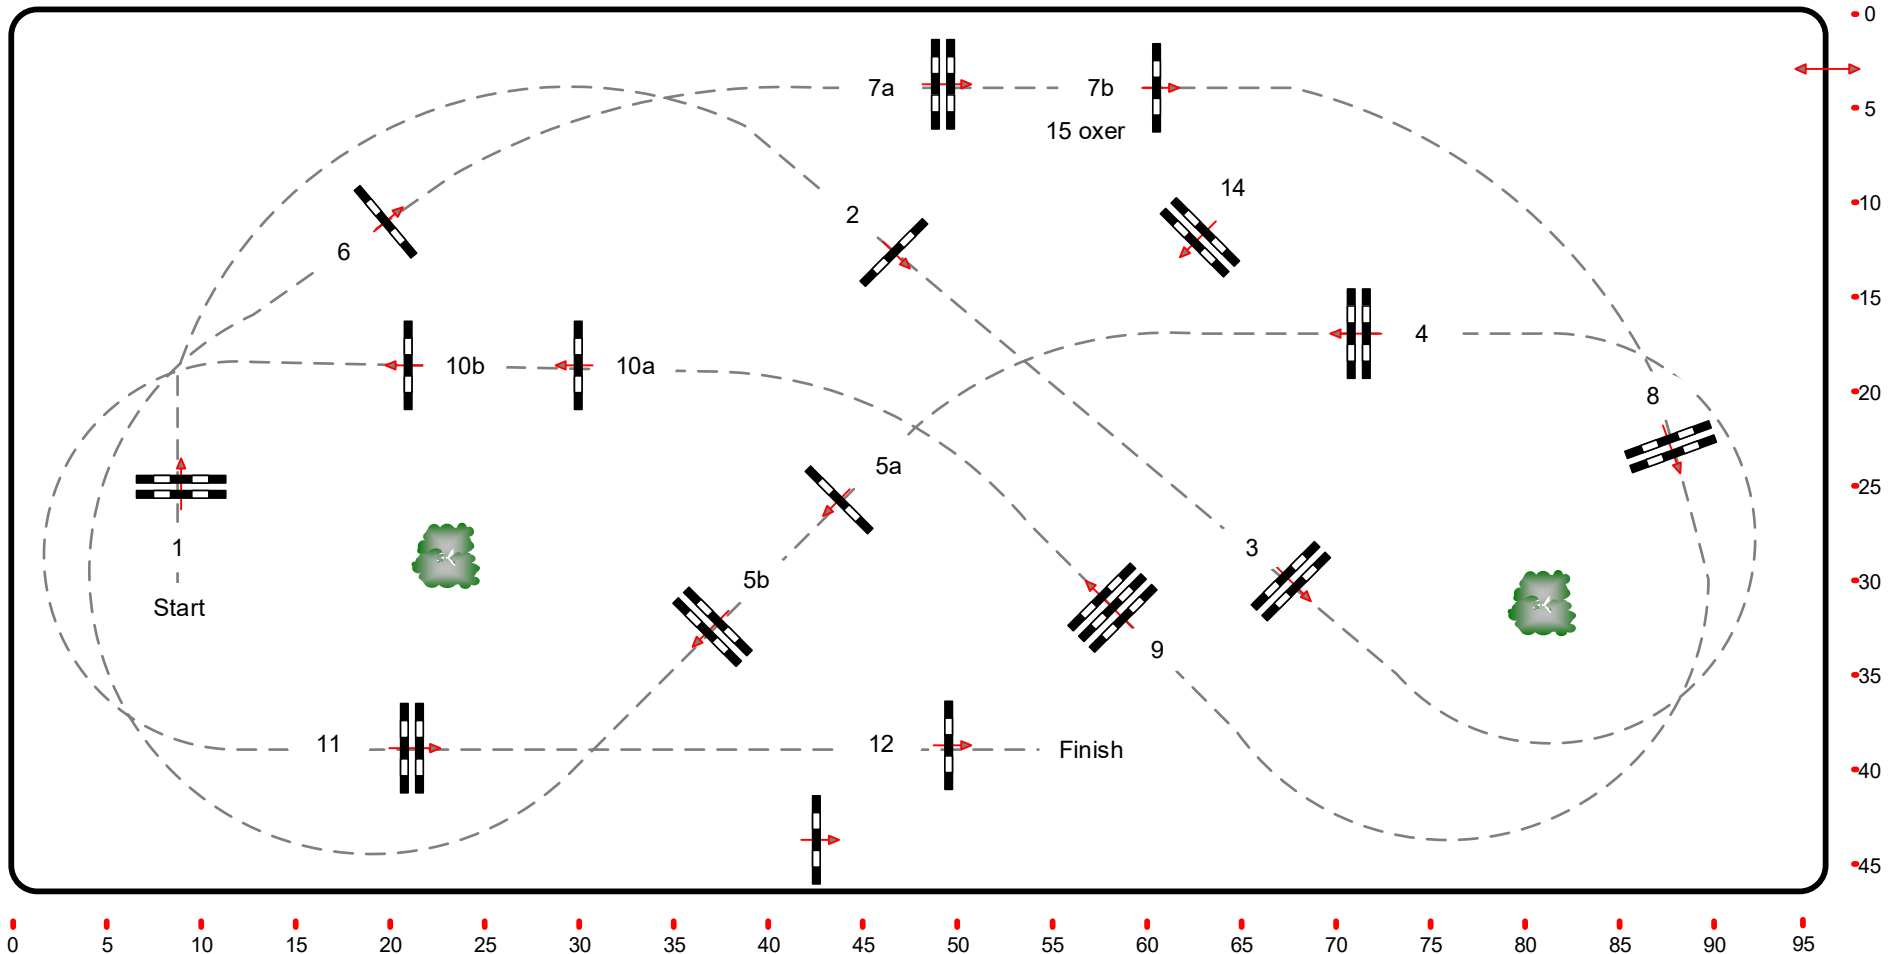

BOUDHEIB ACADEMY
أكاديمية بوزيب

Boudheib Equestrian Academy

Class No.: 5

Competition with one jump-off

Table: A
National RG:
FEI RG / Art. 238.2.2
Height: 1,35 m

Speed: 350 m/min
Length: 475 m
Time allowed: 82 sec
Time limit: 164 sec

Obstacles: 12
Efforts: 15
Penalty sec:
Closed combination:

1st Jump-off: 14, 10b, 11, 12, 5a, 5b, 6, 15
Length: 290 m
Time allowed: 50 sec
Time limit: 100 sec

Sheytanov
0899 32 33 32